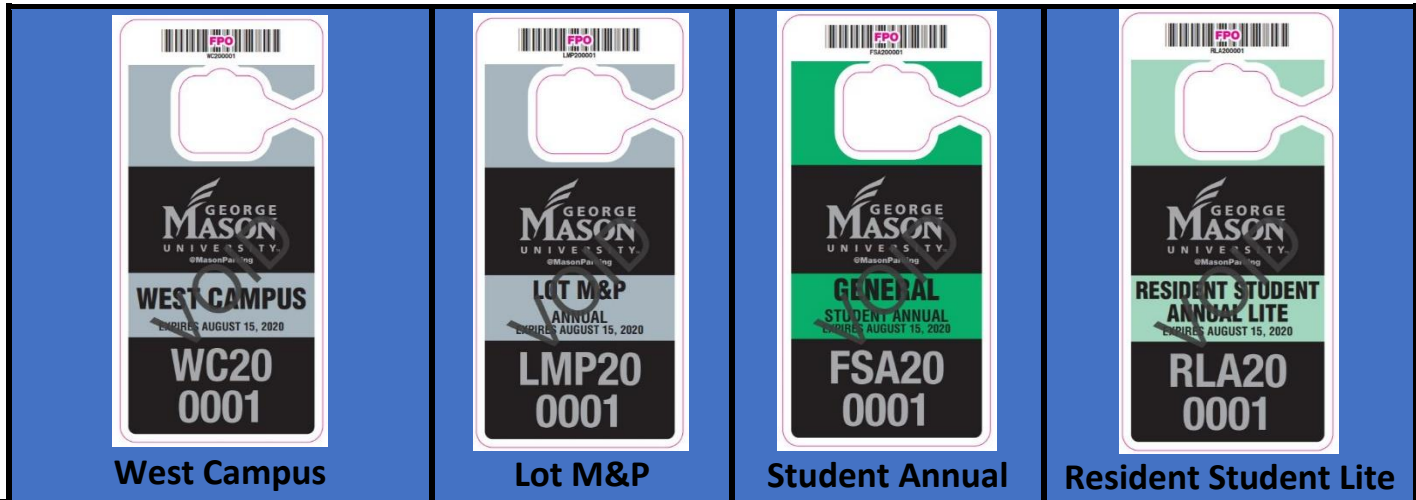

Student Surface Lot Permits

Parking Lot / Parking Deck

	West Campus	Lot M&P	Student Annual	Resident Student Lite
West Campus	Valid All Day	Valid All Day	Valid All Day	Valid All Day
General Lot M and P	8PM- 7AM Mon- Thu All Day Fri- Sun	Valid All Day	Valid All Day	Valid All Day
General Lot O	8PM- 7AM Mon- Thu All Day Fri- Sun	Not Valid	Valid All Day	Valid All Day
General Lots A, C, K, L, and PV	8PM- 7AM Mon- Thu All Day Fri- Sun	5PM- 11PM Mon- Thu All Day Fri- Sun	Valid All Day	Valid in Lot K All Day, Valid in other General Lots 5PM-11PM Mon-Fri & All Day on Weekends
*RRPD (Level 1 & 2) – <i>Not valid in spaces designated as Visitor Parking on Level 1</i>	Valid 8pm – 2 am on Mon-Thurs, Valid 5pm to Midnight on Fri, Valid All Day Sat-Sun	5PM-11PM Mon-Thu, All Day Fri-Sun	Valid All Day Mon-Fri except from 2am-5am, Valid All Day Sat-Sun	5PM-11PM Mon-Fri & All Day on Weekends
Tower Parking Lot	Not Valid	Not Valid	Valid all day	Not Valid
Discovery, Occoquan, King, Hylton Lot (Unless event)	Not Valid	Not Valid	Valid all day	Not Valid

*RRPD = Rappahannock River Parking Deck

Permits only valid in lots/decks listed on this page