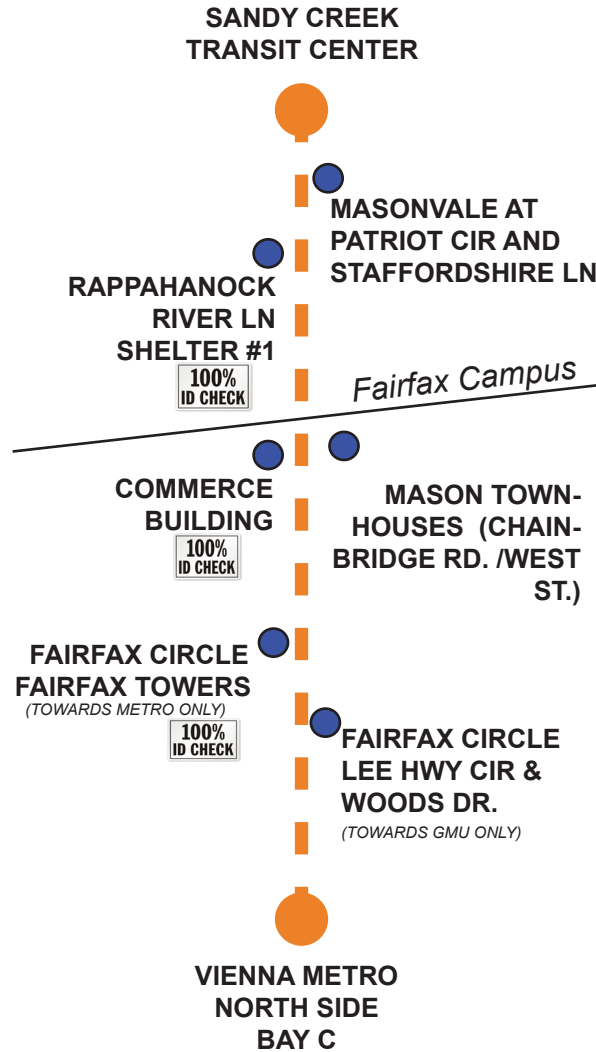

## SANDY CREEK TO VIENNA METRO ROUTE MAP

[www.wmata.com/vienna](http://www.wmata.com/vienna)

SPRING SEMESTER 2019

## Sandy Creek /Vienna Metro Route

Weekend Service Saturday - Sunday

The Sandy Creek-Vienna Metro weekend service begins at 8:00am with a weekend stop at the Mason Townhouses on Chain Bridge Road. Service is the same for both days until 9:00pm. Please see the schedule for details. On campus, the buses leave from the Sandy Creek Transit Center (Aisle 1) and Rappahannock River Lane (Shelter #1).

Vienna Metro (North Side) Bay C  
 Fairfax Circle (Lee Hwy / Circle Woods Dr.)  
 Commerce Building  
 Mason Townhouses (Chain Bridge Road/ West Street)  
 Finley Lot Stop  
 Masonvale / Patriot Circle / Eastern Shore  
 Sandy Creek Transit Center Aisle 1

\*\* LAST ORANGE LINE TRAIN ARRIVES VIENNA AT 1:06AM

Vienna Metro - Sandy Creek Sunday					
<b>SUNDAY SCHEDULE SAME AS SATURDAY UNTIL 9:30 PM</b>					
10:40PM	---	---	---	---	END

\*\* LAST ORANGE LINE TRAIN ARRIVES VIENNA AT 11:06PM