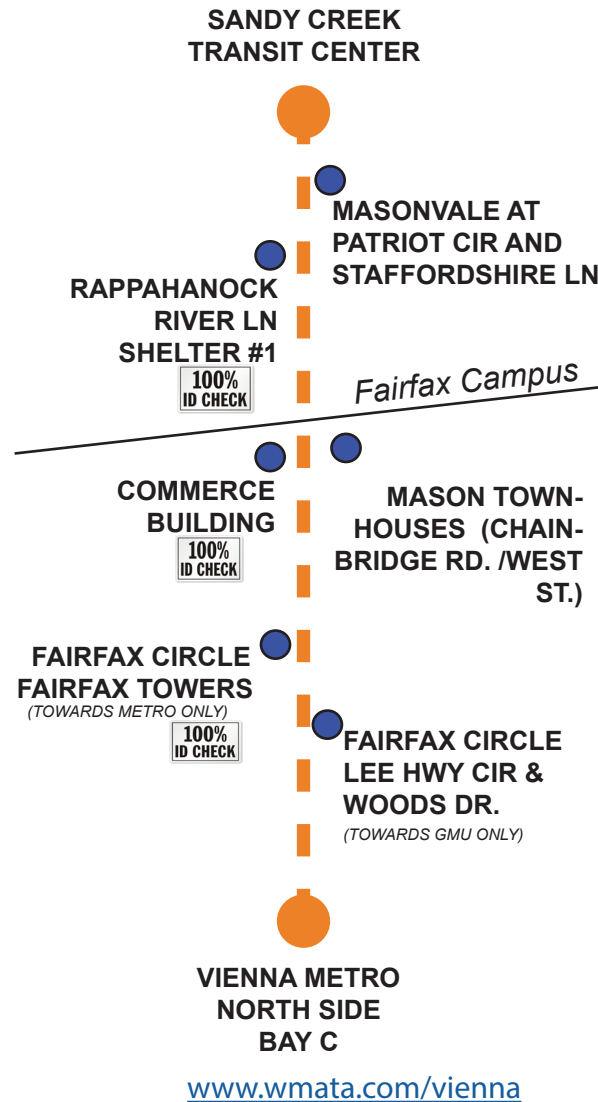

## SANDY CREEK TO VIENNA METRO ROUTE MAP

SPRING SEMESTER 2019

## Sandy Creek /Vienna Metro Route

Weekend Service Saturday - Sunday

The Sandy Creek-Vienna Metro weekend service begins at 8:00am with a weekend stop at the Mason Townhouses on Chain Bridge Road. Service is the same for both days until 9:00pm. Please see the schedule for details. On campus, the buses leave from the Sandy Creek Transit Center (Aisle 1) and Rappahannock River Lane (Shelter #1).

# Mason Shuttles SANDY CREEK / VIENNA METRO ROUTE • SPRING 2019 • SAT/SUN

Sandy Creek Transit Center Aisle 1  
 Masonvale / Patriot Cir at Staffordshire Ln.  
 Rappahannock River Ln (Shelter 1)  
 Mason Townhouses (Chain Bridge Road/ West Street)  
 Commerce Building  
 Fairfax Circle (Lee Hwy / Circle Woods Drive)  
 Vienna Metro (North Side) Bay C

\*\*LAST ORANGE LINE TRAIN DEPARTS VIENNA METRO AT 10:19PM

Vienna Metro (North Side) Bay C  
 Fairfax Circle (Lee Hwy / Circle Woods Dr.)  
 Commerce Building  
 Mason Townhouses (Chain Bridge Road/ West Street)  
 Finley Lot Stop  
 Masonvale / Patriot Circle / Eastern Shore  
 Sandy Creek Transit Center Aisle 1