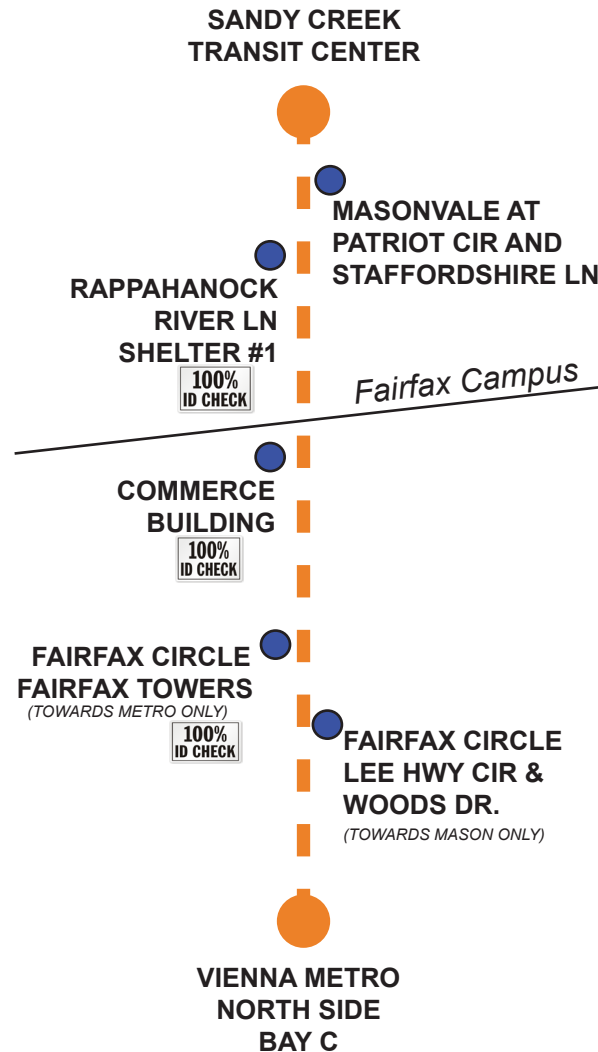

Dates and service levels may vary. Always check shuttle.gmu.edu for up-to-date information.

SANDY CREEK TO VIENNA METRO ROUTE MAP

www.wmata.com/vienna

Where's Your Bus? Download the RLS Shuttle app or go to mason.ridesystems.net. Sign up to receive push notifications for your route(s) from the RLS shuttle app!

SUMMER 2019

Sandy Creek /Vienna Metro Route

Daily Service

Limited evening weekend service during summer.

The Sandy Creek-Vienna Metro shuttle operates to the Vienna Metro station and runs with buses every 30 minutes from 6am to 11:30pm, Monday through Friday. On campus, the buses leave from the Sandy Creek Transit Center (Aisle 1) and Rappahanock River Lane (Shelter #1).

Monday through Friday, there are two shuttles on the route, one leaves from Sandy Creek on the hour and the other leaves from Vienna Metro on the hour.

On Saturday and Sunday, there is one bus on the route.

Vienna Metro (NorthSide) Bay C	Fairfax Circle (Lee Hwy / Circle Woods Dr.)	Commerce Building	Finley Lot Stop	Masonvale / Patriot Circle / Eastern Shore	Sandy Creek Transit Center Aisle 1
Vienna Metro - Sandy Creek Monday – Friday					
6:00AM	—	—	—	—	6:30AM
6:30AM	—	—	—	—	7:00AM
7:00AM	—	—	—	—	7:30AM
7:30AM	—	—	—	—	8:00AM
8:00AM	—	—	—	—	8:30AM
8:30AM	—	—	—	—	9:00AM
9:00AM	—	—	—	—	9:30AM
9:30AM	—	—	—	—	10:00AM
10:00AM	---	---	---	---	10:30AM
↓ SHUTTLES CONTINUE ALL DAY WITH SERVICE EVERY 30 MINUTES					
5:30PM	—	—	—	—	6:00PM
6:00PM	—	—	—	—	6:30PM
6:30PM	—	—	—	—	7:00PM
7:00PM	—	—	—	—	7:30PM
7:30 PM	—	—	—	—	8:00PM
8:00PM	—	—	—	—	8:30PM
8:30PM	—	—	—	—	9:00PM
9:00PM	—	—	—	—	9:30PM
9:30PM	—	—	—	—	10:00PM
10:00PM	---	---	---	---	10:30PM
10:30PM	---	---	---	---	11:00PM
11:00PM	---	---	---	---	11:30PM (END)
11:30PM	---	---	---	---	12:00AM (END)