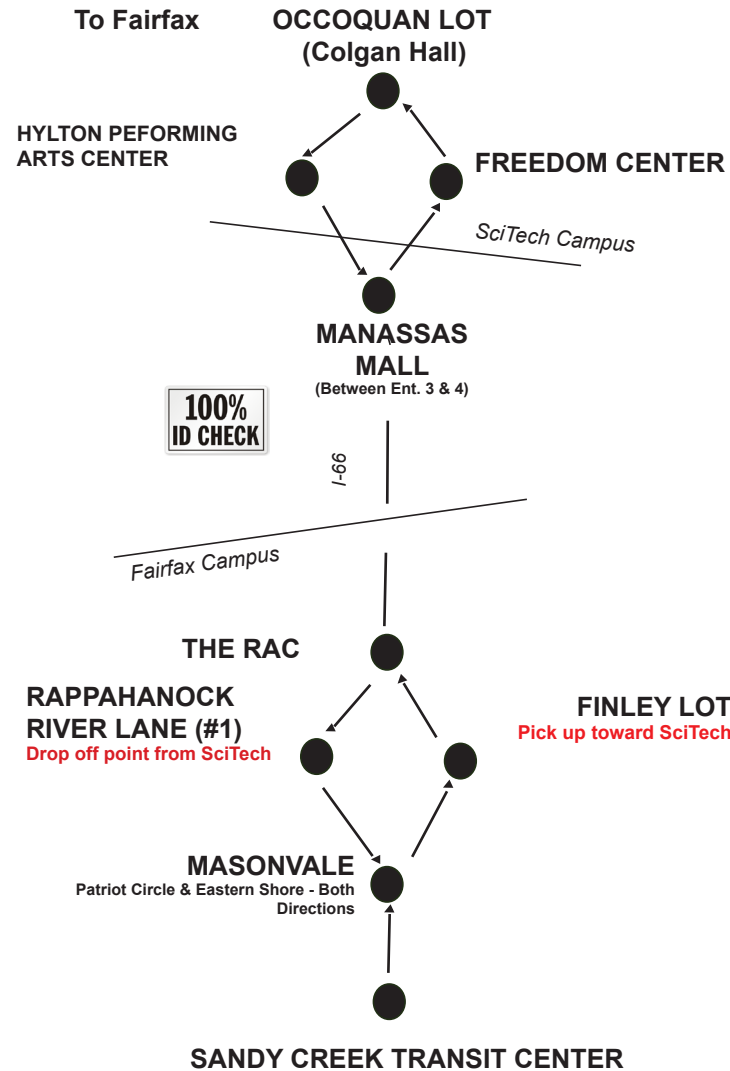

Arrive a few minutes early for quick and safe boarding.

Only attempt to board your shuttle at the designated stop.

Never chase a moving vehicle.

Remain seated while onboard a shuttle.

Some shuttle routes may drop-off passengers, then layover until their scheduled departure time.

[MasonParkingTransportation](https://www.facebook.com/MasonParkingTransportation)

All shuttles are WiFi enabled

Holiday Schedules

Dates and service levels may vary. Always check shuttle.gmu.edu for up-to-date information.

SCITECH CAMPUS ROUTE MAP

Where's your bus? Download the Mason Mobile app or go to mason.ridesystems.net.

MASON SHUTTLES

FALL SEMESTER 2018

Fairfax/ Science & Technology Campus Route

Daily Service

Connect with Mason's SciTech Campus riding on the HOV lanes, while accessing our WiFi enabled shuttles. Service is available Monday-Friday between 6:25am-11:10pm (FFX to SciTech) and 5:55am-11:40pm (SciTech to FFX). Departures every half hour for the majority of the day (Monday-Thursday). Service is every hour on Fridays. There are am and pm rush hour shuttles Monday-Friday.

Sandy Creek Aisle 2	Masonvale	Finley Lot Stop	RAC	Manassas Mall	Freedom Center	Colgan Hall	Hylton	Sandy Creek Aisle 2	Masonvale	Finley Lot Stop	RAC	Manassas Mall	Freedom Center	Colgan Hall	Hylton
---------------------	-----------	-----------------	-----	---------------	----------------	-------------	--------	---------------------	-----------	-----------------	-----	---------------	----------------	-------------	--------