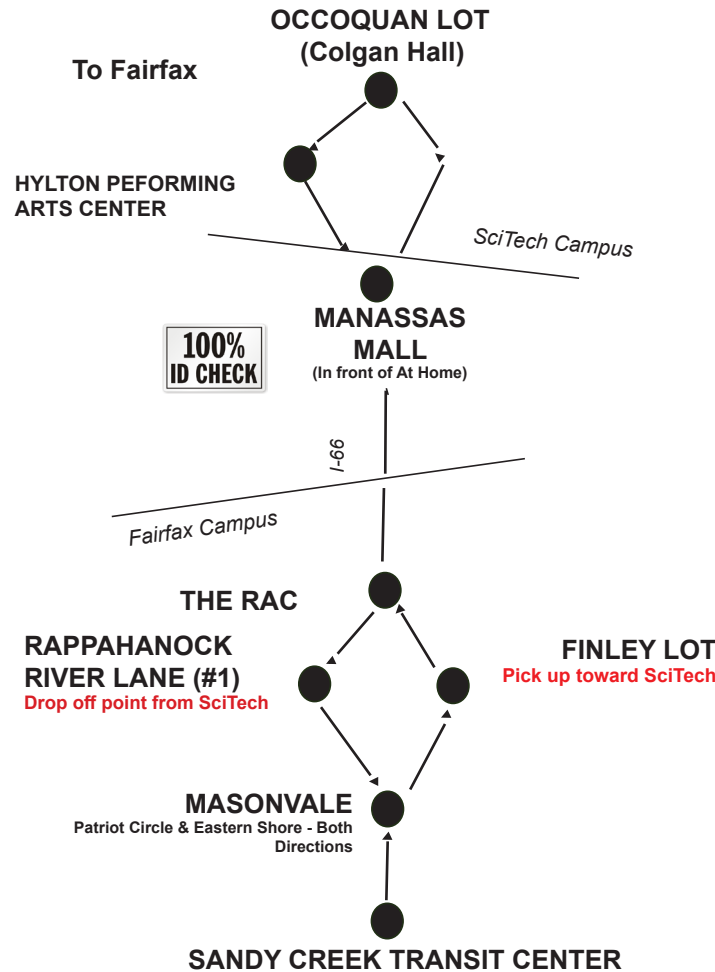

Arrive a few minutes early for quick and safe boarding.

Only attempt to board your shuttle at the designated stop.

Never chase a moving vehicle.

Remain seated while onboard a shuttle.

Some shuttle routes may drop-off passengers, then layover until their scheduled departure time.

MasonParkingTransportation

All shuttles are WiFi enabled

Holiday Schedules

Dates and service levels may vary. Always check shuttle.gmu.edu for up-to-date information.

SCITECH CAMPUS ROUTE MAP

Where's Your Bus? Download the RLS Shuttle app or go to mason.ridesystems.net. Sign up to receive push notifications for your route(s) from the RLS Shuttle app!

RideSystems' live map is an estimate of the current location of all shuttles on the route and an estimated time of arrival based on traffic conditions. Best used in conjunction with Mason Shuttles' published schedules.

MASON SHUTTLES

FALL SEMESTER 2019

Fairfax/ Science & Technology Campus Route Saturday-Sunday

Weekend daytime service is available every two hours for the Fairfax-SciTech shuttle Service begins at 8:00am on the Fairfax Campus and 9:00am on the SciTech Campus.