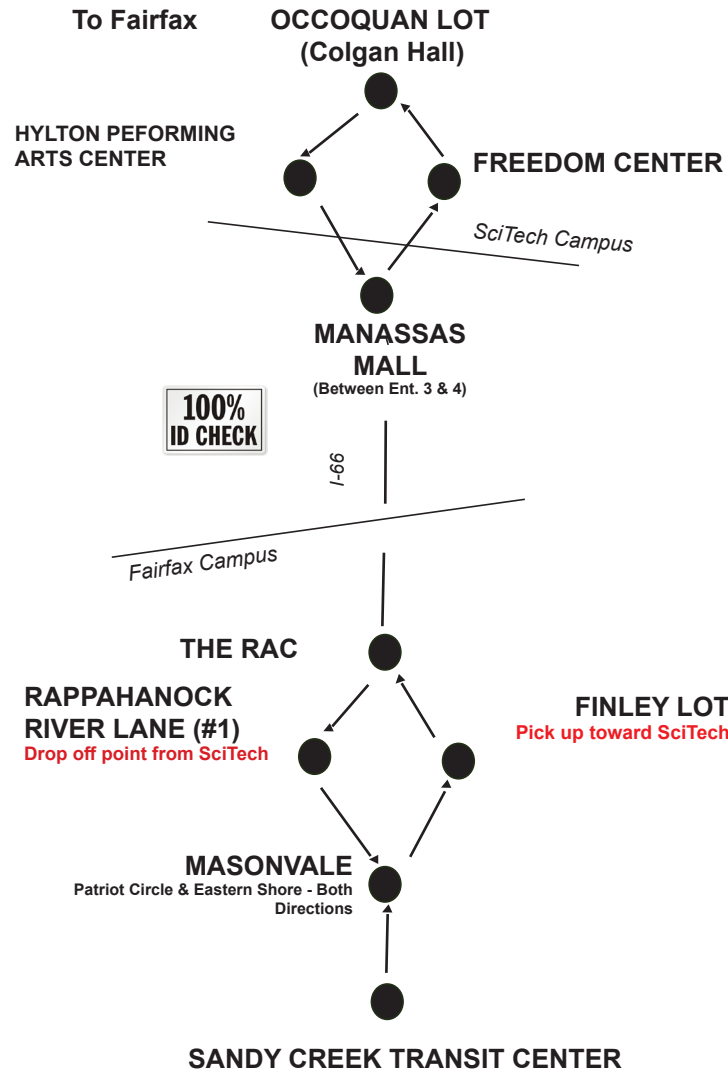

MasonParkingTransportation

All shuttles are WiFi enabled

Holiday Schedules

Dates and service levels may vary. Always check shuttle.gmu.edu for up-to-date information.

SCITECH CAMPUS ROUTE MAP

Where's your bus? Download the Mason Mobile app or go to mason.ridesystems.net.

MASON SHUTTLES

SPRING SEMESTER 2019

Fairfax/ Science & Technology Campus Route

Daily Service

Connect with Mason's SciTech Campus riding on the HOV lanes, while accessing our WiFi enabled shuttles. Service is available Monday-Friday between 6:25am-11:10pm (FFX to SciTech) and 5:55am-11:55pm (SciTech to FFX). Departures every half hour for the majority of the day (Monday-Thursday). Service is every hour for most of Fridays. There are am and pm rush hour shuttles Monday-Friday.