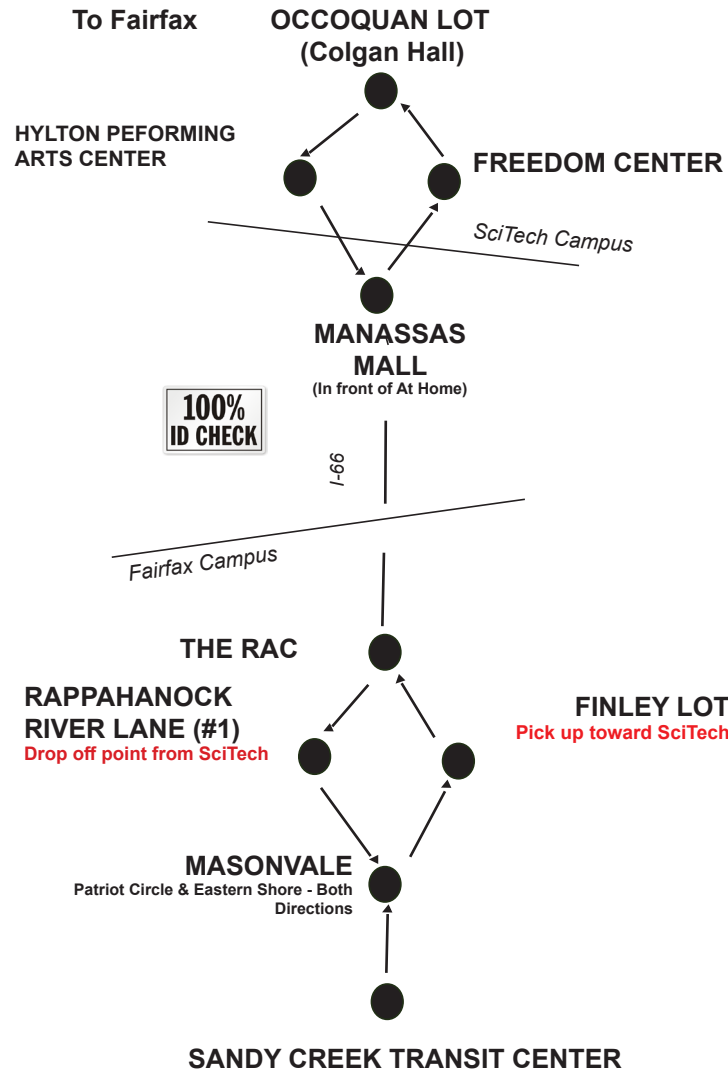

Welcome.

Mason Shuttles provides reliable transportation for Mason students, faculty, staff, and visitors on and around the Fairfax and SciTech (Prince William Co.) Campuses.

Our most important concern is your safety! So that we may all achieve this goal, please observe the following guidelines when boarding and riding a shuttle:

Arrive a few minutes early for quick and safe boarding.

Only attempt to board your shuttle at the designated stop.

Never chase a moving vehicle.

Remain seated while onboard a shuttle.

Some shuttle routes may drop-off passengers, then layover until their scheduled departure time.

CONTACT INFO

Transportation Office
(Mon-Fri 8:30am-5:00pm)

Email: shuttle@gmu.edu

Website: shuttle.gmu.edu

Phone: 703.993.2828

Reston Limousine Dispatcher
(after 5pm/on weekends 703.478.0911)

@MasonShuttles

MasonParkingTransportation

All shuttles are WiFi enabled

Holiday Schedules

Dates and service levels may vary. Always check shuttle.gmu.edu for up-to-date information.

SCITECH CAMPUS ROUTE MAP

Where's your bus? Download the Mason Mobile app or go to mason.ridesystems.net.

MASON SHUTTLES

SPRING SEMESTER 2019

Fairfax/ Science & Technology Campus Route

Daily Service

Connect with Mason's SciTech Campus riding on the HOV lanes, while accessing our WiFi enabled shuttles. Service is available Monday-Friday between 6:25am-11:10pm (FFX to SciTech) and 5:55am-11:55pm (SciTech to FFX). Departures every half hour for the majority of the day (Monday-Thursday). Service is every hour for most of Fridays. There are am and pm rush hour shuttles Monday-Friday.

Weekend daytime service every two hours is also available for the Fairfax-SciTech shuttle. A valid Mason ID card is required to board the shuttle from the Manassas Mall. (Our bus stops in front of At Home.)

Effective date 1/19/19
Amended 3/18/19