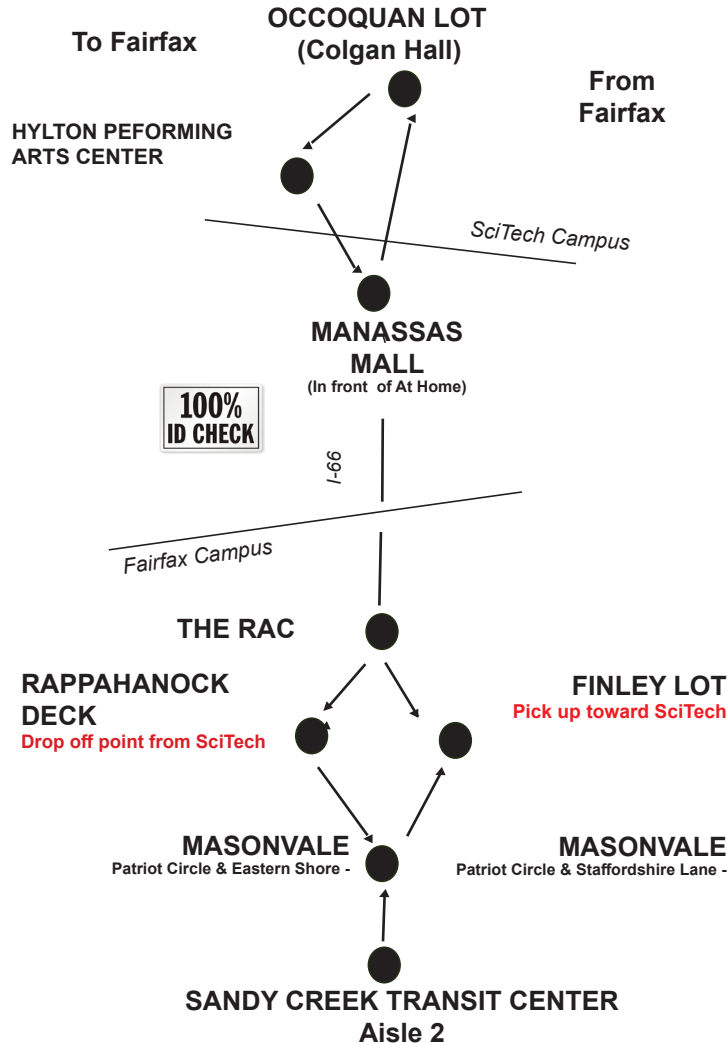

Arrive a couple of minutes early for quick and safe boarding.

Only attempt to board your shuttle at the designated stop.

Never chase a moving vehicle.

Remain seated while onboard a shuttle.

Some shuttle routes may drop-off passengers, then layover until their scheduled departure time.

Holiday Schedules

Dates and service levels may vary. Always check shuttle.gmu.edu for up-to-date information.

SCITECH CAMPUS ROUTE MAP

Where's Your Bus? Download the the RLS Shuttle app or go to mason.ridesystems.net. Sign up to receive push notifications for your route(s) from the RLS shuttle app!

RideSystems' live map is an estimate of the current location of all shuttles on the route and an estimated time of arrival based on traffic conditions. Best used in conjunction with Mason Shuttles published schedules.

Mason Shuttles

SUMMER 2019

Fairfax/SciTech Campus Route Monday-Friday

No weekend service during summer.

Our SciTech Campus is easy to connect with, riding on the HOV lanes, while accessing our WiFi enabled shuttles. Summer service runs Monday-Friday between 6:55am-7:55pm from Fairfax (Sandy Creek) with an additional departure at 10:25pm from Sandy Creek and from 5:55am-7:55pm from SciTech (Colgan) with an additional departure from Colgan at 11:05pm. Additional departures on the :25 of the hour between 7:25am-10:25am and 4:25pm-7:25pm. Once per hour at the :55 at all other times. For details, please see the schedule inside. A Mason ID card is required to board the shuttle from the Manassas Mall stop (in front of At Home).