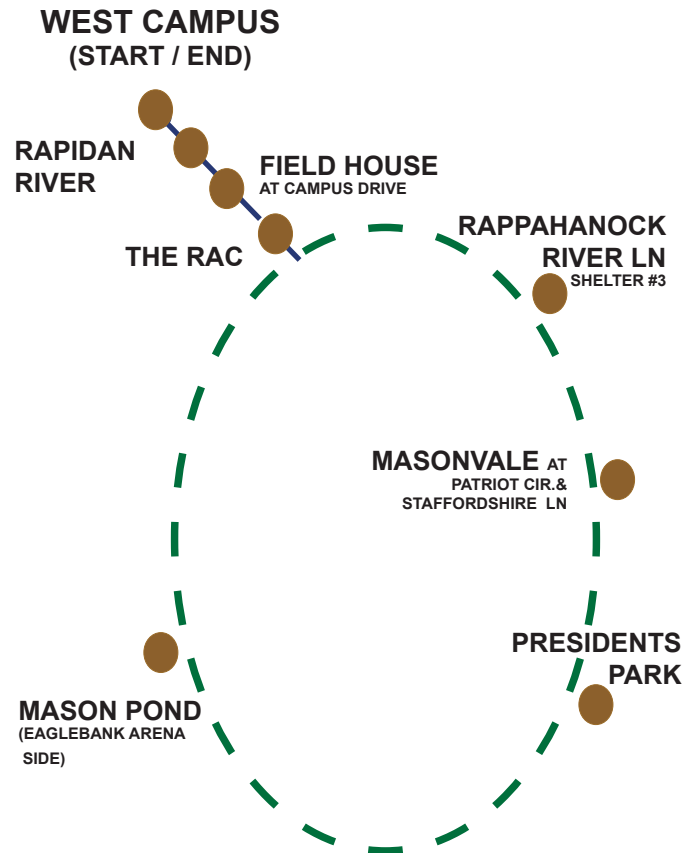

MasonParkingTransportation

All shuttles are WiFi enabled

Holiday Schedules

Dates and service levels may vary. Always check shuttle.gmu.edu for up-to-date information.

WEST CAMPUS ROUTE MAP

Where's Your Bus? Download the RLS Shuttle app or go to mason.ridesystems.net. Sign up to receive push notifications for your route(s) from the RLS Shuttle app!

RideSystems' live map is an estimate of the current location of all shuttles on the route and an estimated time of arrival based on traffic conditions. Best used in conjunction with Mason Shuttles' published schedules.

FALL SEMESTER 2019

West Campus Shuttle

Monday – Friday

No Saturday Service

(Sunday details on a separate schedule)

The West Campus shuttle provides service from 7am-12am with stops at Rapidan River, the Field House (Campus Dr.), the RAC, Mason Pond (EagleBank Arena side), Presidents Park, Masonvale (Patriot Cir. @ Staffordshire Ln.) and Rappahannock River Ln. (Shelter # 3), then back to the RAC, the Field house (Campus Dr.), Rapidan River, and then ends at West Campus.

Last Shuttle departs West Campus at 11:45pm Monday-Friday