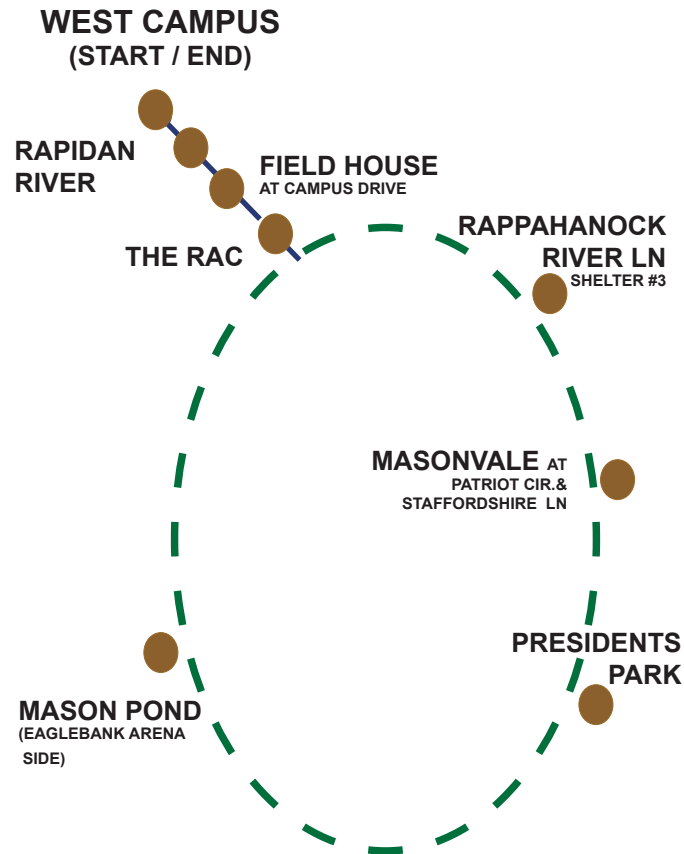

MasonParkingTransportation

All shuttles are WiFi enabled

Holiday Schedules

Dates and service levels may vary. Always check shuttle.gmu.edu for up-to-date information.

WEST CAMPUS ROUTE MAP

Where's Your Bus? Download the RLS Shuttle app or go to mason.ridesystems.net. Sign up to receive push notifications for your route(s) from the RLS Shuttle app!

RideSystems' live map is an estimate of the current location of all shuttles on the route and an estimated time of arrival based on traffic conditions. Best used in conjunction with Mason Shuttles' published schedules.

FALL SEMESTER 2019

West Campus Shuttle

Sunday Service

No Saturday Service

(Monday-Friday schedule separate)

The Sunday West Campus shuttle provides service from 2pm-12am with stops at Rapidan River, the Field House (Campus Dr.), the RAC, Mason Pond (EagleBank Arena side), Presidents Park, Masonvale (Patriot Cir. @ Staffordshire Ln.) and Rappahannock River Ln. (Shelter # 3), then back to the RAC, the Field house (Campus Dr.), Rapidan River, and then ends at West Campus.