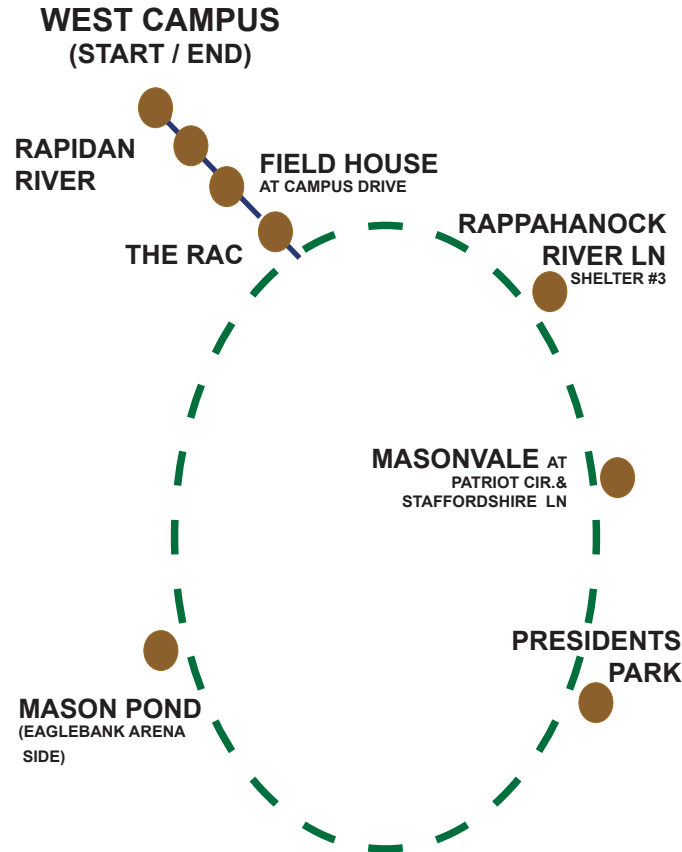

[MasonParkingTransportation](https://www.facebook.com/MasonParkingTransportation)

All shuttles are WiFi enabled

Holiday Schedules

Dates and service levels may vary. Always check shuttle.gmu.edu for up-to-date information.

WEST CAMPUS ROUTE MAP

SPRING SEMESTER 2019

West Campus Shuttle

Monday – Friday

No Saturday Service

(Sunday details on a separate schedule)

The West Campus shuttle provides service from 7am-12am with stops at Rapidan River, the Field House (Campus Dr.), the RAC, Mason Pond (EagleBank Arena side), Presidents Park, Masonvale (Patriot Cir. @ Staffordshire Ln.) and Rappahannock River Ln. (Shelter # 3), then back to the RAC, the Field house (Campus Dr.), Rapidan River, and then ends at West Campus.

- West Campus 1 leaves West Campus on the hour and the half hour.
- West Campus 2 leaves West Campus on the :15 and :45 of the hour.
- West Campus 3 leaves West Campus on the :10 and :40 of the hour from 7:10-10:40am and from 3:10-6:40pm.

Last Shuttle departs West Campus at 11:45pm Monday-Friday