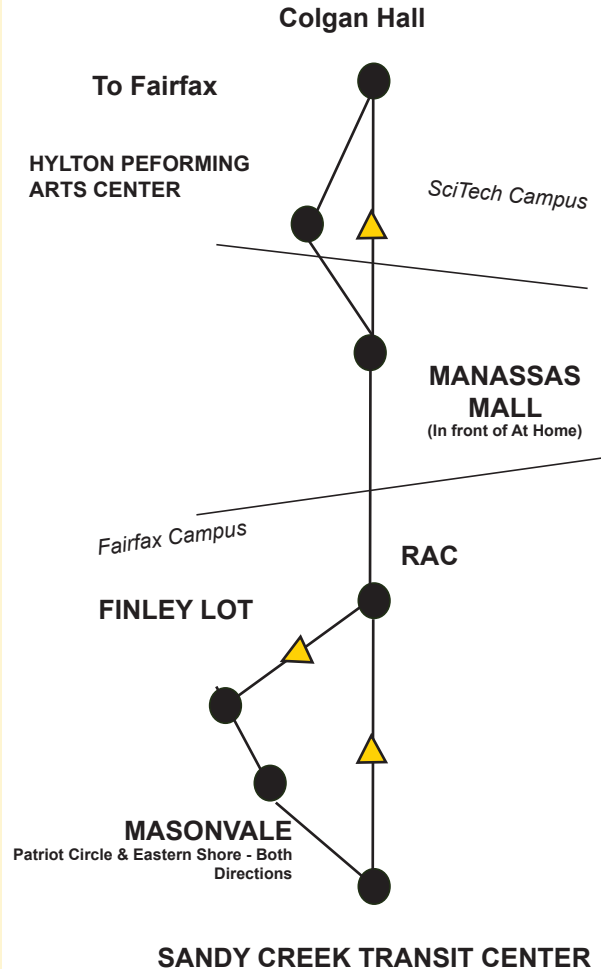

As always:

Arrive a few minutes early for safe boarding.

Only attempt to board your shuttle at the designated stop.

Never chase a moving vehicle.

Remain seated while onboard a shuttle.

Some shuttle routes may drop-off passengers, then layover until their scheduled departure time.

SCITECH CAMPUS ROUTE MAP

Fairfax/SciTech Route

Daily

**DUE TO REDUCED SHUTTLE CAPACITY,
ALLOW EXTRA TIME TO GET TO YOUR
DESTINATION.**

Connect with Mason's SciTech Campus riding on the HOV lanes, while accessing our WiFi enabled shuttles. Service is available Monday-Friday between 6am-11pm with departures every 20 minutes. Weekend daytime service every two hours is also available for the Fairfax/SciTech shuttle.

Where's Your Bus? Download the RLS Shuttle app or go to mason.ridesystems.net. Sign up to receive push notifications for your route(s) from the RLS Shuttle app!

RideSystems' live map is an estimate of the current location of all shuttles on the route and an estimated time of arrival based on traffic conditions. Best used in conjunction with Mason Shuttles' published schedules.

Fairfax to SciTech and Return - Mon-Fri Continued								
9:20PM	10:30PM	10:40PM	10:50PM	11:50PM	12:00AM	12:10AM	12:20AM	12:30AM
9:20PM	10:30PM	10:40PM	10:50PM	11:50PM	12:00AM	12:10AM	12:20AM	12:30AM
9:40PM	10:50PM	11:00PM	11:10PM	12:10AM	12:20AM	12:30AM	12:40AM	12:50AM
10:00PM	11:10PM	11:20PM (END)						
10:20PM	11:30PM	11:40PM (END)						
10:40PM	11:50PM	12:00AM (END)						
11:00PM	12:10AM	12:20AM (END)						
11:20PM (END)								
11:40PM (END)								
12:00AM (END)								
12:20AM (END)								