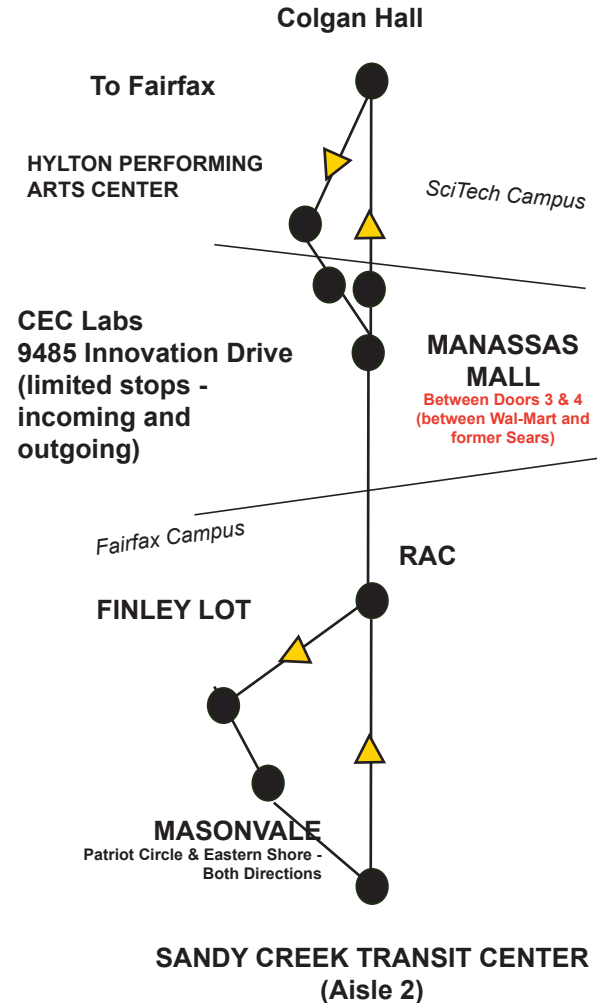

Welcome

Our most important concern is your safety!

A face covering is optional to ride Mason Shuttles.

No guest passengers.

Wash hands or use 60%+ alcohol hand sanitizer after riding.

As always:

Mason ID check for all routes and stops.

Arrive a few minutes early for safe boarding.

Only attempt to board your shuttle at the designated stop.

Never chase a moving vehicle.

Remain seated while on board a shuttle.

Some shuttle routes may drop-off passengers, then layover until their scheduled departure time.

CONTACT INFO

Transportation Office

(Mon - Fri, 8:30am-5:00pm)

Email: shuttle@gmu.edu

Website: shuttle.gmu.edu

Phone: 703.993.2828

Reston Limousine Dispatcher

(after 5pm/on weekends): 703.478.0911

HOLIDAY SCHEDULES

Dates and service levels may vary. Always check shuttle.gmu.edu for up-to-date information.

SCITECH CAMPUS ROUTE MAP

Where's Your Bus? Download the RLS Shuttle app or go to mason.ridesystems.net. Sign up to receive push notifications for your route(s) from the RLS Shuttle app!

RideSystems' live map is an estimate of the current location of all shuttles on the route and an estimated time of arrival based on traffic conditions. Best used in conjunction with Mason Shuttles' published schedules.