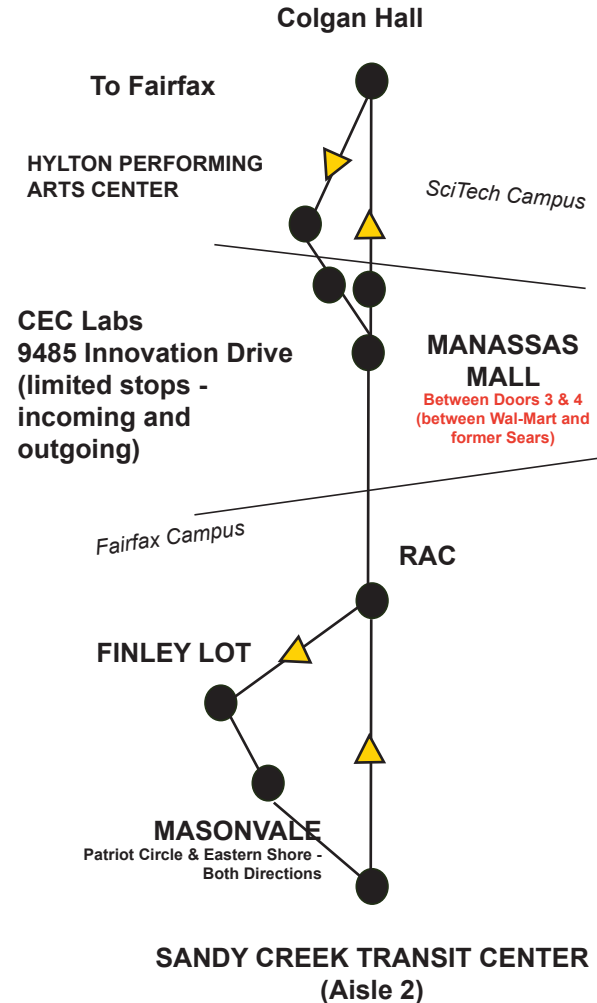

Monday through Thursday, there are four buses on the route, each doing a continuous loop between Fairfax and SciTech. Two shuttles originate at the Fairfax Campus and two originate at the SciTech Campus with a departure every 40 minutes from both campuses until 9:20pm when there is a break in service; the last shuttle departs from Sandy Creek at 10:15pm.

(after 5pm/on weekends): 703.478.0911

**Where's Your Bus?** Track the shuttle using the QR code to the RideSystems shuttle tracker on the next page or download the RideSystems app.

The shuttle tracker is an estimate of the current location of all shuttles on the route and an estimated time of arrival based on traffic conditions. Best used in conjunction with Mason Shuttles' published schedules.

## SCITECH CAMPUS ROUTE MAP

QR code to RideSystems Shuttle Tracker  
([mason.ridesystems.net](http://mason.ridesystems.net))

FALL SEMESTER 2023

## Fairfax/SciTech Route

Monday-Friday\*

\*See separate section for Friday

Limited Weekend Service

Connect with Mason's SciTech Campus on our WiFi enabled shuttles. Service is available Monday-Thursday with departures between 6am-10:15pm from Sandy Creek (Fairfax) and between 6am-11:35pm from Colgan Hall (SciTech). Less frequent service on Fridays.