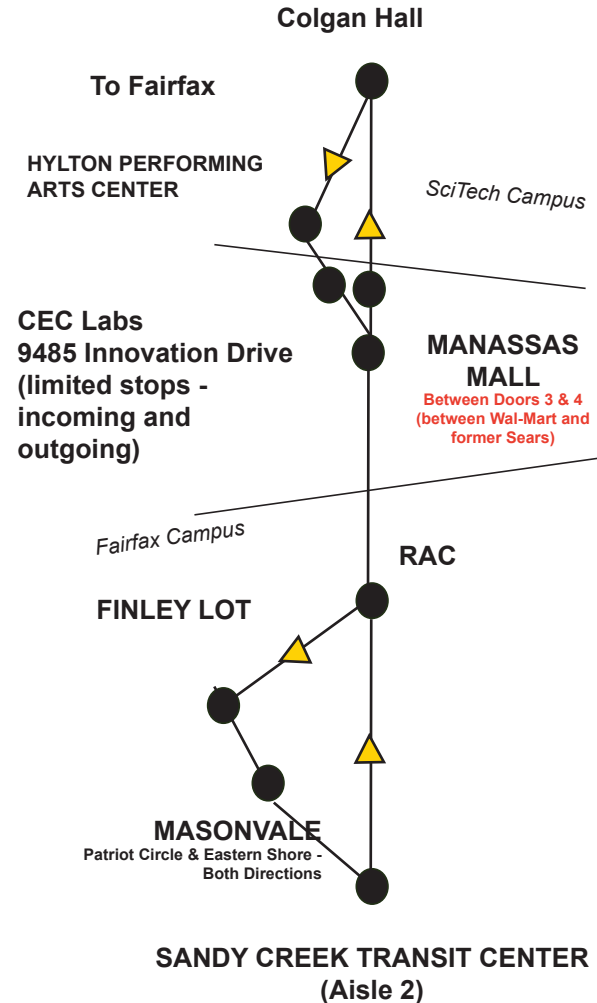

Welcome

Our most important concern is your safety!

Mason ID check for all routes and stops.

Arrive a few minutes early for safe boarding.

Only attempt to board your shuttle at the designated stop.

Never chase a moving vehicle.

Remain seated while on board a shuttle.

No guest passengers.

Some shuttle routes may drop-off passengers, then layover until their scheduled departure time.

CONTACT INFO

Transportation Office

(Mon - Fri, 8:30am-5:00pm)

Email: shuttle@gmu.edu

Website: shuttle.gmu.edu

Phone: 703.993.2828

Reston Limousine Dispatcher

(after 5pm/on weekends): 703.478.0911

Where's Your Bus? Track the shuttle using the QR code to the RideSystems shuttle tracker on the next page or download the RideSystems app.

The shuttle tracker is an estimate of the current location of all shuttles on the route and an estimated time of arrival based on traffic conditions. Best used in conjunction with Mason Shuttles' published schedules.

HOLIDAY SCHEDULES

Dates and service levels may vary. Always check shuttle.gmu.edu for up-to-date information.

SCITECH CAMPUS ROUTE MAP

QR code to RideSystems Shuttle Tracker
(mason.ridesystems.net)