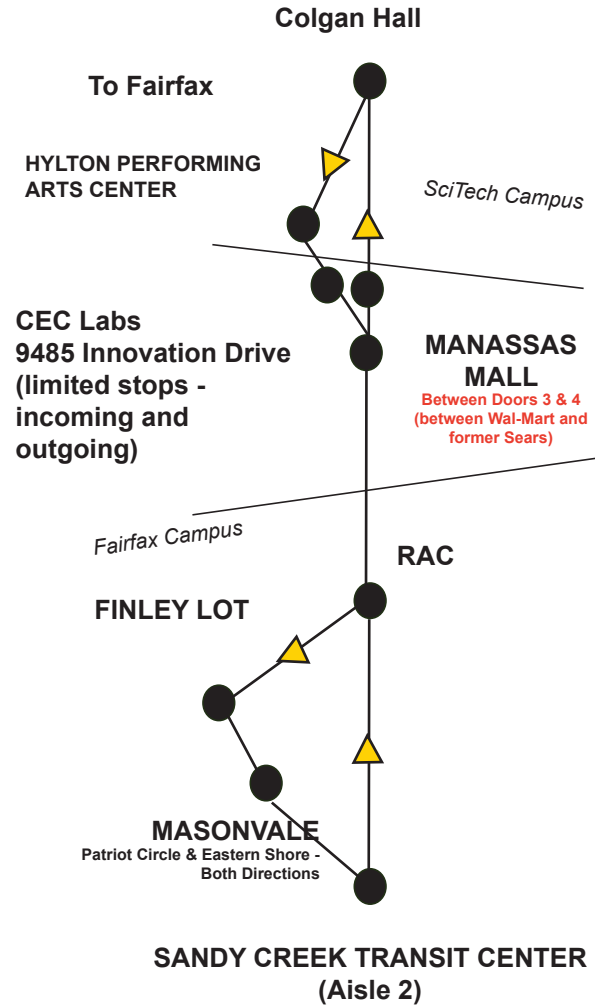

Welcome

Our most important concern is your safety!

Mason ID check for all routes and stops.

Arrive a few minutes early for quick and safe boarding.

Only attempt to board your shuttle at the designated stop.

Never chase a moving vehicle.

Remain seated while on board a shuttle.

No guest passengers.

Some shuttle routes may drop-off passengers, then layover until their scheduled departure time.

CONTACT INFO

Transportation Office

(Mon - Fri, 8:30am-5:00pm)

Email: shuttle@gmu.edu

Website: shuttle.gmu.edu

Phone: 703.993.2828

Reston Limousine Dispatcher

(after 5pm/on weekends): 703.478.0911

Where's Your Bus? Track the shuttle using the

QR code to the RideSystems shuttle tracker

on the next page or download the

RideSystems app.

The shuttle tracker is an estimate of the current location of all shuttles on the route and an estimated time of arrival based on traffic conditions. Best used in conjunction with Mason Shuttles' published schedules.

HOLIDAY SCHEDULES

Dates and service levels may vary. Always check shuttle.gmu.edu for up-to-date information.

SCITECH CAMPUS ROUTE MAP

QR code to RideSystems Shuttle Tracker
(mason.ridesystems.net)