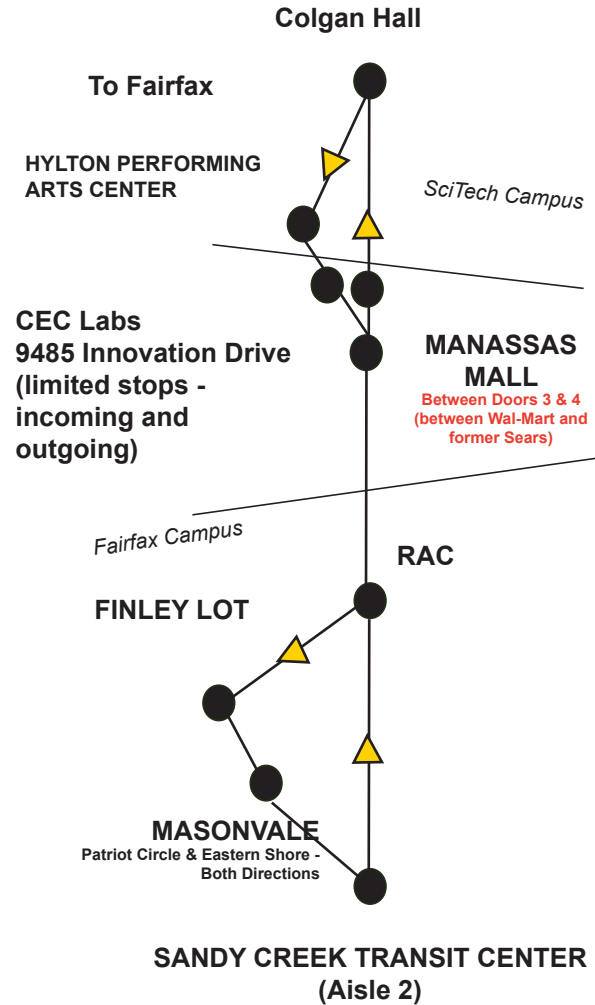

Welcome

Our most important concern is your safety!

Mason ID check for all routes and stops.

Arrive a few minutes early for quick and safe boarding.

Only attempt to board your shuttle at the designated stop.

Never chase a moving vehicle.

Remain seated while on board a shuttle.

No guest passengers.

Some shuttle routes may drop-off passengers, then layover until their scheduled departure time.

CONTACT INFO

Transportation Office

(Mon - Fri, 8:30am-5:00pm)

Email: shuttle@gmu.edu

Website: shuttle.gmu.edu

Phone: 703.993.2828

Reston Limousine Dispatcher

(after 5pm/on weekends): 703.478.0911

Where's Your Bus? Track the shuttle using the QR code to the RideSystems shuttle tracker on the next page or download the RideSystems app.

The shuttle tracker is an estimate of the current location of all shuttles on the route and an estimated time of arrival based on traffic conditions. Best used in conjunction with Mason Shuttles' published schedules.

HOLIDAY SCHEDULES

Dates and service levels may vary. Always check shuttle.gmu.edu for up-to-date information.

SCITECH CAMPUS ROUTE MAP

QR code to RideSystems Shuttle Tracker (mason.ridesystems.net)