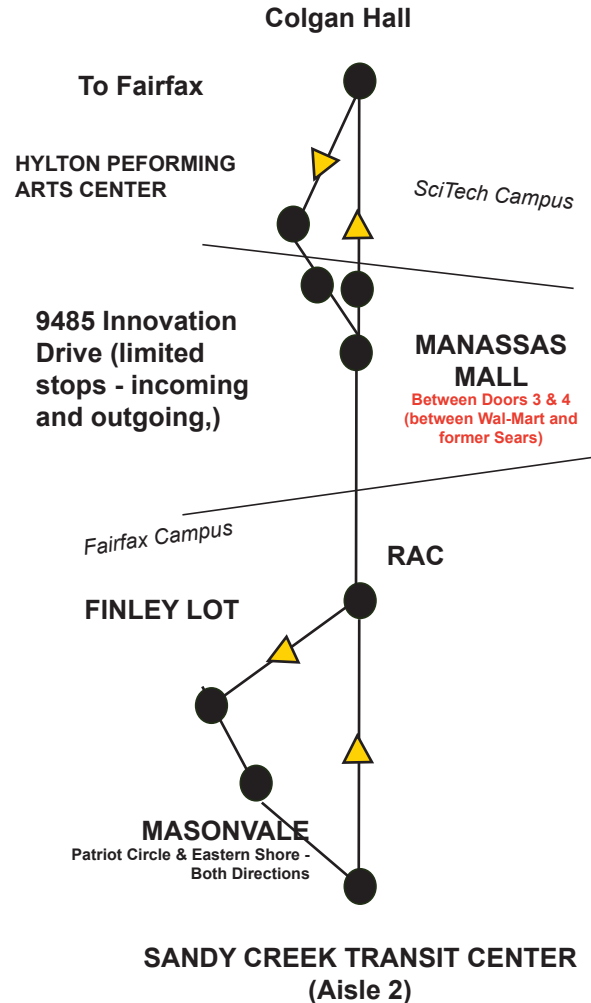

After the 6:40pm departures, there is one bus on the route with a final departure from Sandy Creek at 10:10pm and one from Colgan Hall at 11:20pm.

Please note:

The Manassas Mall stop inbound to SciTech is an untimed stop. If you are taking the Shuttle from the Mall to SciTech, please track the bus and plan to be at the Mall 30 minutes after it leaves Sandy Creek.

As always:

Arrive a few minutes early for safe boarding.

Only attempt to board your shuttle at the designated stop.

Never chase a moving vehicle.

Remain seated while on board a shuttle.

Some shuttle routes may drop-off passengers, then layover until their scheduled departure time.

HOLIDAY SCHEDULES

Dates and service levels may vary. Always check shuttle.gmu.edu for up-to-date information.

SCITECH CAMPUS ROUTE MAP

Where's Your Bus? Download the RLS Shuttle app or go to mason.ridesystems.net. Sign up to receive push notifications for your route(s) from the RLS Shuttle app!

SUMMER SEMESTER 2022

Fairfax/SciTech Route

Monday-Friday

No Weekend Service

Connect with Mason's SciTech Campus riding on the HOV lanes, while accessing our WiFi enabled shuttles. Service is available Monday-Friday with departures from 7am-10:10pm from Sandy Creek (Fairfax) and from 7am-11:20pm from Colgan Hall (SciTech).