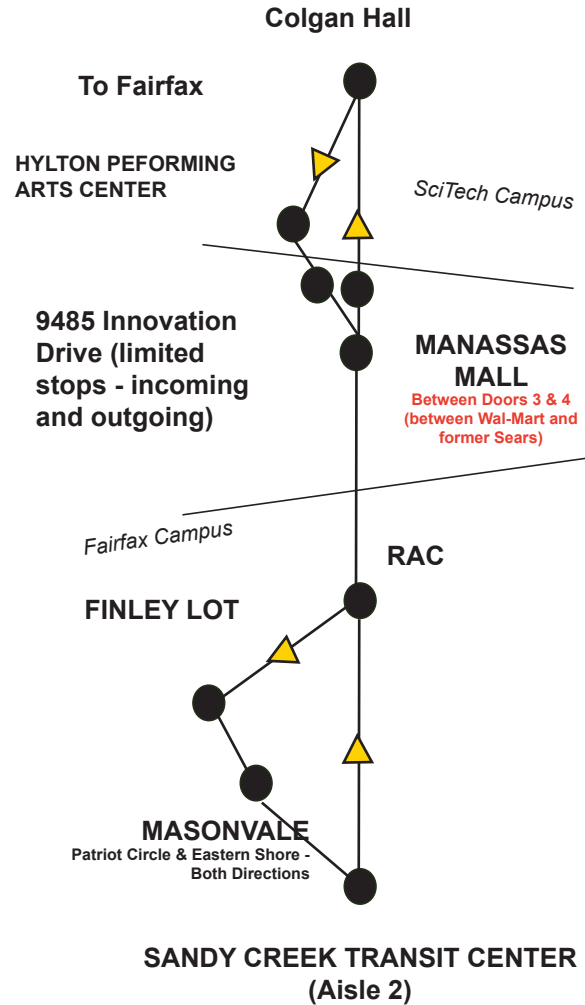

Welcome

Our most important concern is your safety!
Arrive a few minutes early for safe boarding.

Only attempt to board your shuttle at the designated stop.

Never chase a moving vehicle.

Remain seated while on board a shuttle.

No guest passengers

Some shuttle routes may drop-off passengers, then layover until their scheduled departure time.

CONTACT INFO

Transportation Office

(Mon - Fri, 8:30am-5:00pm)

Email: shuttle@gmu.edu

Website: shuttle.gmu.edu

Phone: 703.993.2828

Reston Limousine Dispatcher

(after 5pm/on weekends): 703.478.0911

Where's Your Bus? Track the shuttle using the QR code to the RideSystems shuttle tracker on the next page or download the RideSystems app.

The shuttle tracker is an estimate of the current location of all shuttles on the route and an estimated time of arrival based on traffic conditions. Best used in conjunction with Mason Shuttles' published schedules.

HOLIDAY SCHEDULES

Dates and service levels may vary. Always check shuttle.gmu.edu for up-to-date information.

SCITECH CAMPUS ROUTE MAP

QR code to RideSystems Shuttle Tracker (mason.ridesystems.net)