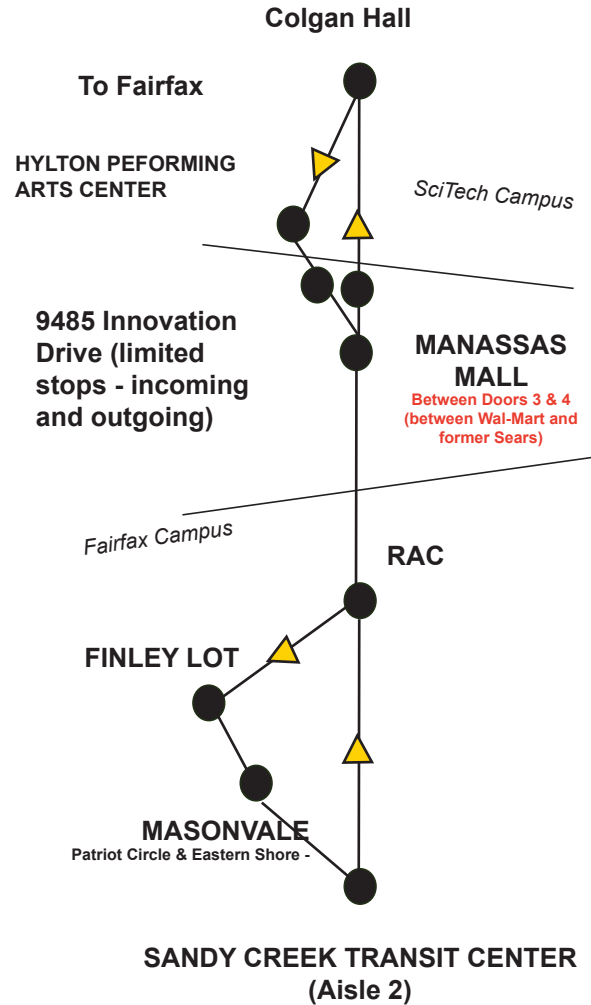

Welcome

Our most important concern is your safety!

Mason ID check for all routes and stops.

Arrive a few minutes early for safe boarding.

Only attempt to board your shuttle at the designated stop.

Never chase a moving vehicle.

Remain seated while on board a shuttle.

No guest passengers

Some shuttle routes may drop-off passengers, then layover until their scheduled departure time.

CONTACT INFO

Transportation Office
(Mon - Fri, 8:30am-5:00pm)

Email: shuttle@gmu.edu

Website: shuttle.gmu.edu

Phone: 703.993.2828

Reston Limousine Dispatcher
(after 5pm/on weekends): 703.478.0911

Where's Your Bus? Track the shuttle using the QR code to the RideSystems shuttle tracker on the next page or download the RideSystems app.

The shuttle tracker is an estimate of the current location of all shuttles on the route and an estimated time of arrival based on traffic conditions. Best used in conjunction with Mason Shuttles' published schedules.

HOLIDAY SCHEDULES

Dates and service levels may vary. Always check shuttle.gmu.edu for up-to-date information.

SCITECH CAMPUS ROUTE MAP

QR code to RideSystems Shuttle Tracker
(mason.ridesystems.net)