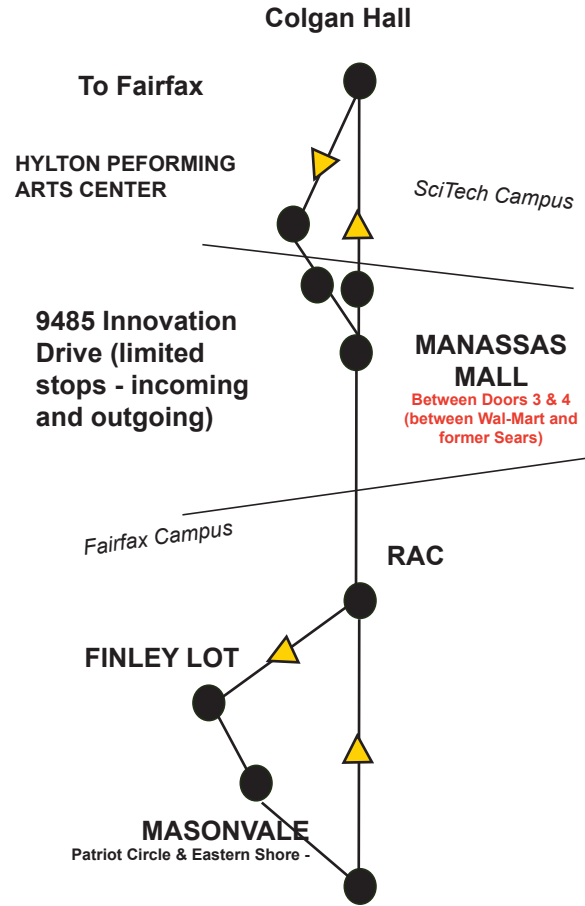

Welcome

Our most important concern is your safety!

Mason ID check for all routes and stops.

Arrive a few minutes early for safe boarding.

Only attempt to board your shuttle at the designated stop.

Never chase a moving vehicle.

Remain seated while on board a shuttle.

No guest passengers

Some shuttle routes may drop-off passengers, then layover until their scheduled departure time.

CONTACT INFO

Transportation Office
(Mon - Fri, 8:30am-5:00pm)

Email: shuttle@gmu.edu

Website: shuttle.gmu.edu

Phone: 703.993.2828

Reston Limousine Dispatcher
(after 5pm/on weekends): 703.478.0911

Where's Your Bus? Track the shuttle using the QR code to the TransLoc shuttle tracker on the next page or download the TransLoc app.

The shuttle tracker is an estimate of the current location of all shuttles on the route and an estimated time of arrival based on traffic conditions. Best used in conjunction with Mason Shuttles' published schedules.

HOLIDAY SCHEDULES

Dates and service levels may vary. Always check shuttle.gmu.edu for up-to-date information.

SCITECH CAMPUS ROUTE MAP

SANDY CREEK TRANSIT CENTER
(Aisle 2)

QR code to TransLoc Shuttle Tracker
(gmu.transloc.com)