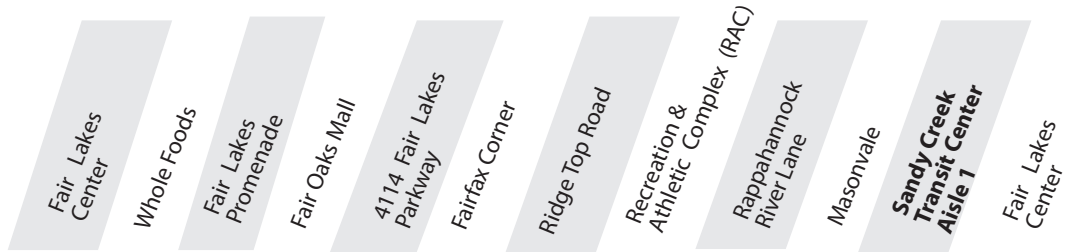

# Mason Shuttles GUNSTON GO-BUS MASON ROUTE • FALL 2024 • DAILY

Some stops for the shuttle do not have timed stops (marked by "—" on the schedule) but the shuttle still drives by these stops as part of its normal routine.

The shuttle originates at Fair Lakes Center. After the shuttle departs Sandy Creek, its first stop is Fair Lakes Center.

Mason Route Monday-Friday										
7:15AM	---	---	---	---	7:35AM	---	---	---	8:05AM	8:30AM
8:30AM	---	---	---	---	8:50AM	---	---	---	8:45AM	9:10AM
9:10AM	---	---	---	---	9:30AM	---	---	---	9:20AM	9:45AM
9:45AM	---	---	---	---	10:05AM	---	---	---	10:00AM	10:25AM
10:25AM	---	---	---	---	10:45AM	---	---	---	10:35AM	11:00AM
11:00AM	---	---	---	---	11:20AM	---	---	---	11:15AM	11:40AM
11:40AM	---	---	---	---	12:00PM	---	---	---	11:50AM	12:15PM
12:15PM	---	---	---	---	12:35PM	---	---	---	12:30PM	12:55PM
12:55PM	---	---	---	---	1:15PM	---	---	---	1:05PM	1:30PM
1:30PM	---	---	---	---	1:50PM	---	---	---	1:45PM	2:10PM
2:10PM	---	---	---	---	2:30PM	---	---	---	2:20PM	2:45PM
2:45PM	---	---	---	---	3:05PM	---	---	---	3:00PM	3:25PM
3:25PM	---	---	---	---	3:45PM	---	---	---	3:35PM	4:00PM
4:00PM	---	---	---	---	4:20PM	---	---	---	4:15PM	4:40PM
4:40PM	---	---	---	---	5:00PM	---	---	---	5:15PM	5:40PM
5:40PM	---	---	---	---	6:00PM	---	---	---	5:30PM	5:55PM
5:55PM	---	---	---	---	6:15PM	---	---	---	6:30PM	6:55PM
6:55PM	---	---	---	---	7:15PM	---	---	---	6:45PM	---
8:10PM	---	---	---	---	8:30PM	---	---	---	7:45PM	8:10PM
9:25PM	---	---	---	---	9:45PM	---	---	---	9:00PM	9:25PM
10:40PM	---	---	---	---	11:00PM	---	---	---	10:15PM	10:40PM
									11:30PM (END)	

After departing Sandy Creek, the first stop is Fair Lakes Center.

[@MasonShuttles](https://twitter.com/MasonShuttles)

[MasonParkingTransportation](https://www.facebook.com/MasonParkingTransportation)

All shuttles are WiFi enabled