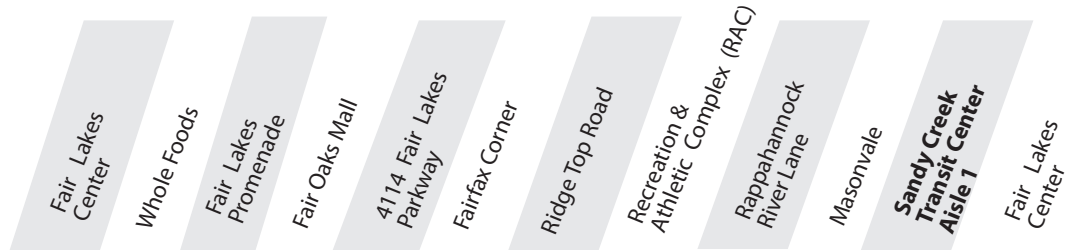

Mason Shuttles GUNSTON GO-BUS MASON ROUTE • SPRING 2025 • DAILY

Some stops for the shuttle do not have timed stops (marked by “—” on the schedule) but the shuttle still drives by these stops as part of its normal routine.

The shuttle originates at Fair Lakes Center. After the shuttle departs Sandy Creek, its first stop is Fair Lakes Center.

Mason Route Monday-Friday										
7:15AM	---	---	---	---	7:35AM	---	---	---	8:05AM	8:30AM
8:30AM	---	---	---	---	8:50AM	---	---	---	8:45AM	9:10AM
9:10AM	---	---	---	---	9:30AM	---	---	---	9:20AM	9:45AM
9:45AM	---	---	---	---	10:05AM	---	---	---	10:00AM	10:25AM
10:25AM	---	---	---	---	10:45AM	---	---	---	10:35AM	11:00AM
11:00AM	---	---	---	---	11:20AM	---	---	---	11:15AM	11:40AM
11:40AM	---	---	---	---	12:00PM	---	---	---	11:50AM	12:15PM
12:15PM	---	---	---	---	12:35PM	---	---	---	12:30PM	12:55PM
12:55PM	---	---	---	---	1:15PM	---	---	---	1:05PM	1:30PM
1:30PM	---	---	---	---	1:50PM	---	---	---	1:45PM	2:10PM
2:10PM	---	---	---	---	2:30PM	---	---	---	2:20PM	2:45PM
2:45PM	---	---	---	---	3:05PM	---	---	---	3:00PM	3:25PM
3:25PM	---	---	---	---	3:45PM	---	---	---	3:35PM	4:00PM
4:00PM	---	---	---	---	4:20PM	---	---	---	4:15PM	4:40PM
4:40PM	---	---	---	---	5:00PM	---	---	---	5:15PM	5:40PM
5:40PM	---	---	---	---	6:00PM	---	---	---	5:30PM	5:55PM
5:55PM	---	---	---	---	6:15PM	---	---	---	6:30PM	6:55PM
6:55PM	---	---	---	---	7:15PM	---	---	---	6:45PM	---
8:10PM	---	---	---	---	8:30PM	---	---	---	7:45PM	8:10PM
9:25PM	---	---	---	---	9:45PM	---	---	---	9:00PM	9:25PM
10:40PM	---	---	---	---	11:00PM	---	---	---	10:15PM	10:40PM
									11:30PM (END)	

The shuttle tracker is an estimate of the current location of all shuttles on the route and an estimated time of arrival based on traffic conditions. Best used in conjunction with Mason Shuttles' published schedules.