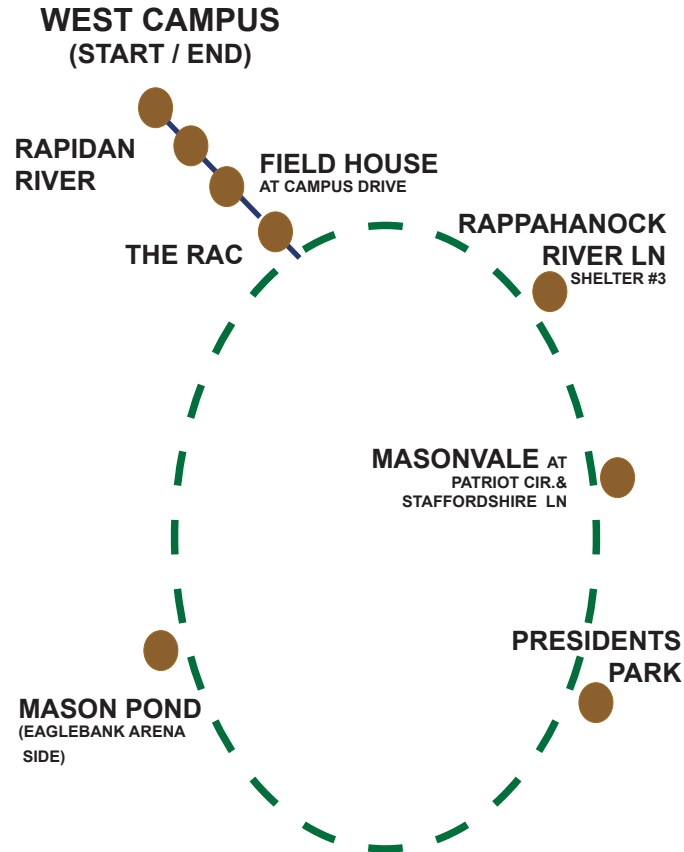

MasonParkingTransportation

All shuttles are WiFi enabled

Holiday Schedules

Dates and service levels may vary. Always check shuttle.gmu.edu for up-to-date information.

WEST CAMPUS ROUTE MAP

Where's Your Bus? Download the RLS Shuttle app or go to mason.ridesystems.net. Sign up to receive push notifications for your route(s) from the RLS Shuttle app!

RideSystems' live map is an estimate of the current location of all shuttles on the route and an estimated time of arrival based on traffic conditions. Best used in conjunction with Mason Shuttles' published schedules.

SPRING SEMESTER 2020

West Campus Shuttle

Monday – Friday

No Saturday Service

(Sunday details on a separate schedule)

The West Campus shuttle provides service from 7am-12am with stops at Rapidan River, the Field House (Campus Dr.), the RAC, Mason Pond (EagleBank Arena side), Presidents Park, Masonvale (Patriot Cir. @ Staffordshire Ln.) and Rappahannock River Ln. (Shelter # 3), then back to the RAC, the Field house (Campus Dr.), Rapidan River, and then ends at West Campus.

Last Shuttle departs West Campus at 11:45pm Monday-Friday